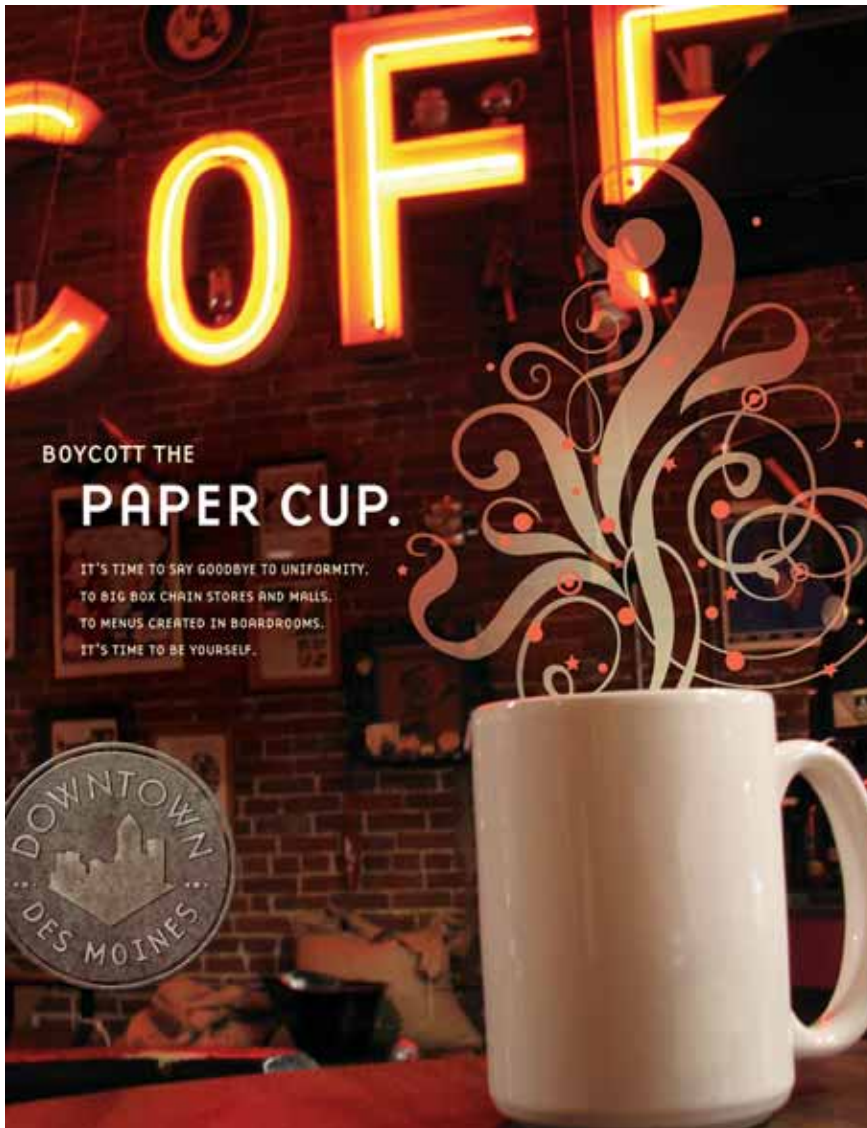

Courtney Marie Nielsen
Art Director & Designer

Advertisements & Posters

DOWNTOWN COMMUNITY ALLIANCE

The Downtown Community Alliance was first introduced as an RFP. For this campaign, I was able to shoot the photography and design the layouts for this concept. The DCA liked the creative so much we won the account.